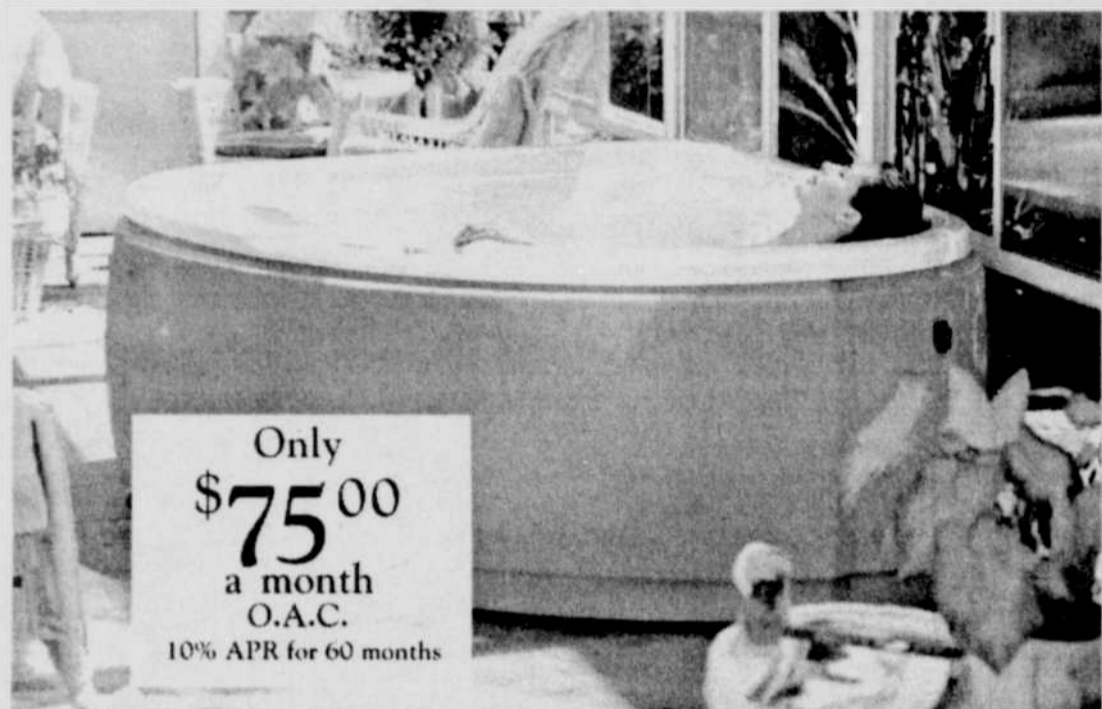

Oregon HotSpring Spas

One of Life's Rewards

Solana™ is the elegant new spa, designed specifically for indoor use, that provides soothing hydromassage in the comfort of your home.

- Perfect spa for two
- Simply plug into a dedicated, standard 115v outlet
- Delivery and set-up are a breeze
- Exclusive to Oregon HotSpring® Spas, Inc.