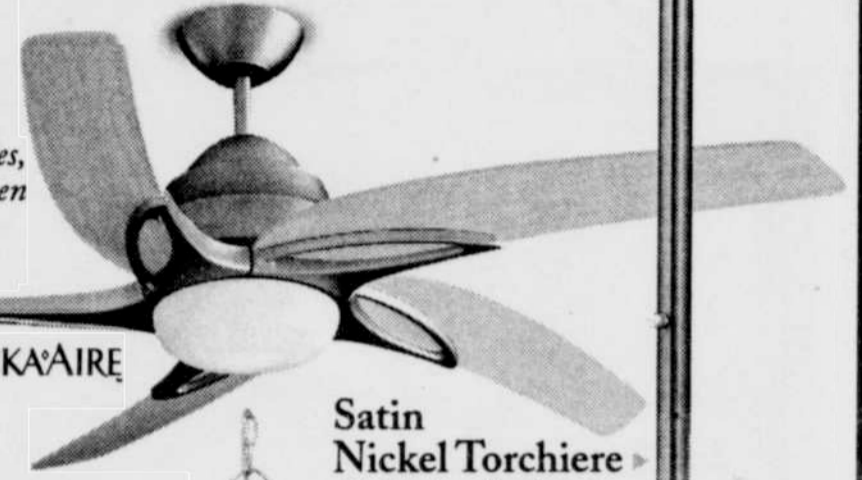

Viper Ceiling Fan

Brushed aluminum finish, high-gloss washed oak blades, remote control, 100w halogen light kit included, 54" span. Reg. $249.95

$199.95 MINKA®AIRE

Satin Nickel Chandelier

Clean and elegant design, alabaster glass shades and center bowl, six 60w bulbs plus three 60w bulbs in center bowl, 32" diameter.

$349.95

Satin Nickel Torchiere

Alabaster glassbowl, full-range dimmer switch, takes a standard 150w bulb, 70.5" tall. Reg. $99.95

$59.95