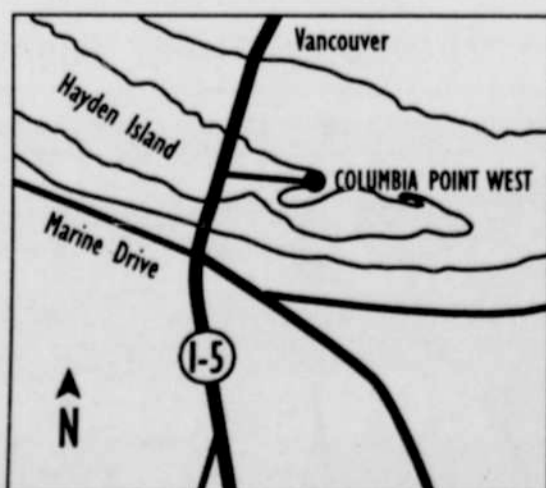

We make the impossible possible.

While we can't promise to save you every time a deadline changes, we can usually find a solution - like digital printing.

With digital printing, you can have a finished four color printed piece - in no time at all. Use it for rush reprints of your product sheets or a quick run of your brochures. With digital printing, you can afford to print without huge runs or long lead times.

So the next time you need anything from copies to full-color printing, come to the experts at PIP Printing.

424 NE Broadway • Portland, OR 97232
503.281.8666 • Fax 503.249.1440 • sales@pipdx.com • www.pipdx.com

DON'T JUST ENJOY THE VIEW. OWN IT.

FROM
$109,950

Now you can enjoy the beauty of waterfront living at an exceptional value.

Columbia Point West condominiums offer you commanding views of the Columbia River, Mount St. Helens, and Mount Hood within a resort-like setting. Whether you choose the one or two bedroom floor plan, you'll appreciate the quality craftsmanship that shows in details like woodburning fireplaces and tile countertops. Call Columbia Point West to schedule an appointment today, and discover the very best way to enjoy the river. From home.

COLUMBIA POINT WEST

233 N. Hayden Bay Drive,
Portland, OR 97217
Ph: 503•735•4884
Fax: 503•289•6049
www.columbiapoint.com

Jeff Burghart, P.C.

Hours: 11am-6pm daily
except Wednesday
Jantzen Beach/
Hayden Island Exit 308

Nobody Beats Our Service, Selection or Prices.

Guaranteed!

Viper Ceiling Fan

Brushed aluminum finish, high-gloss washed oak blades, remote control, 100w halogen light kit included, 54" span. Reg. $249.95

$199.95 MINKA®AIRE

Satin Nickel Chandelier

Clean and elegant design, alabaster glass shades and center bowl, six 60w bulbs plus three 60w bulbs in center bowl, 32" diameter.