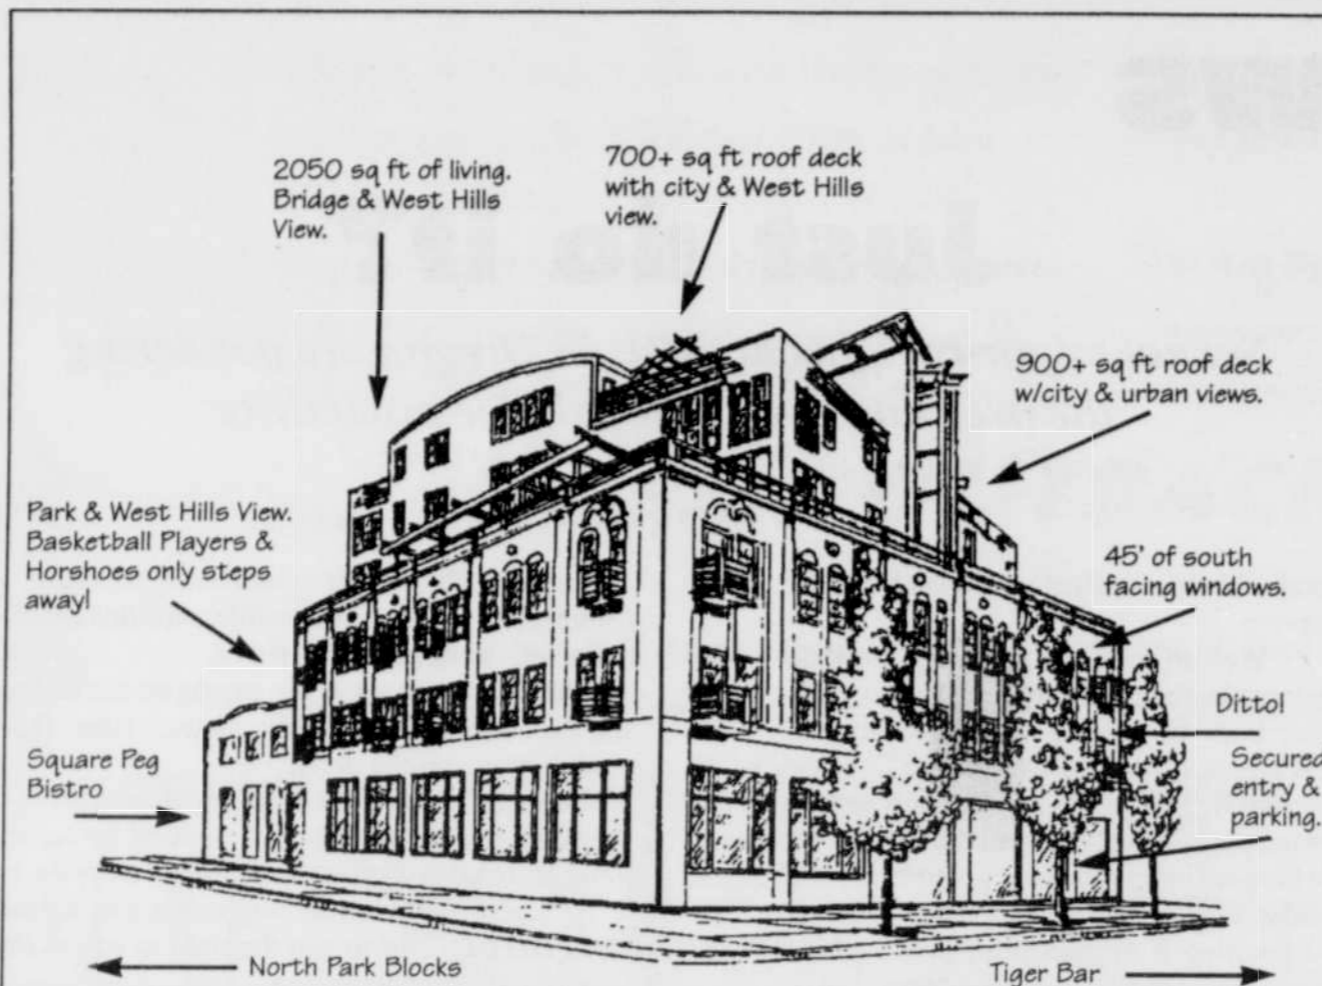

(503) 241-1553

Open 12 - 6 pm, Tuesday - Sunday

FLANDERS LOFTS • 21ST CENTURY LIVING, TODAY

Walk To:
Powell's, Bima,
F.U.P., PH Reed,
Post Office, Galleries,
Lux, Embers,
Trains & Buses,
and Downtown

725 NW Flanders
(On North Park Blocks)
Priced from \$150,000

Portland Center Stage invites members of Portland's Gay and Lesbian community to join us for a special cultural and social opportunity. The Gala Series is a Tuesday night subscription to five plays to Center Stage's 97-98 season. Following each performance will be a post-play reception at various restaurants such as Bima, Paddy's and the Backstage Cafe.