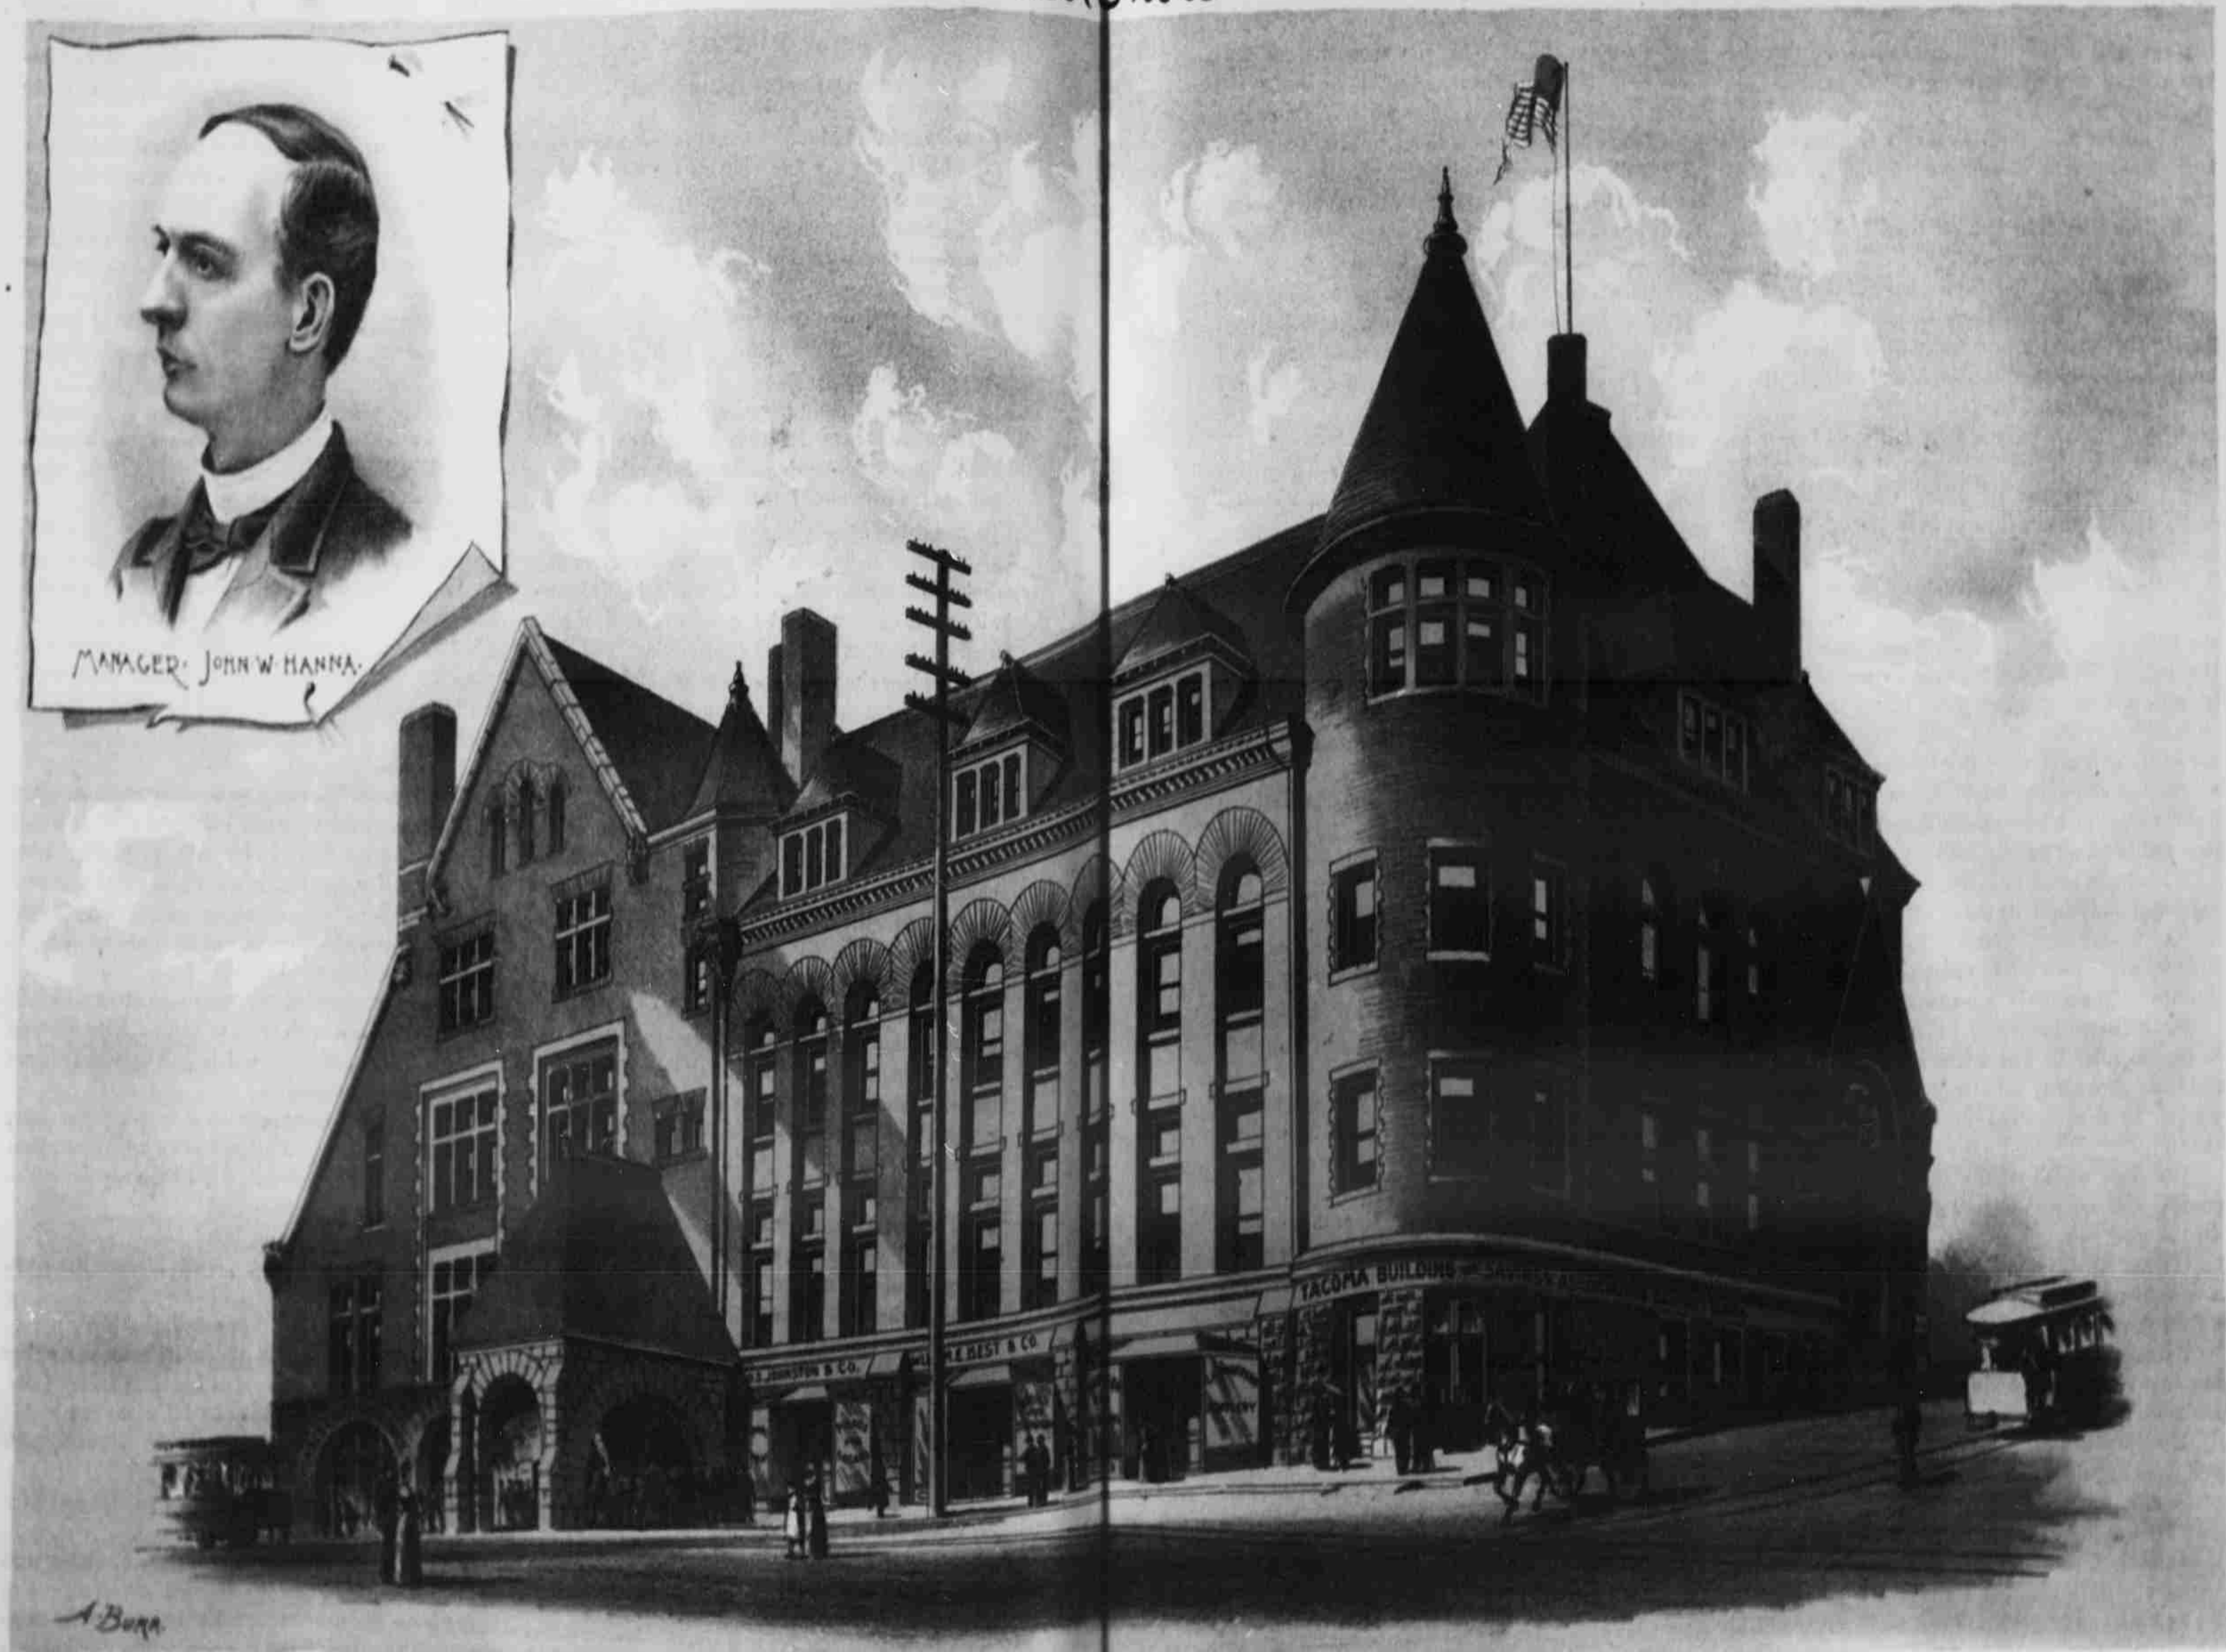

West Shore

MANAGER JOHN W. HANNA.

WASHINGTON---Opening of the Tacoma Theatre---See Page 69.