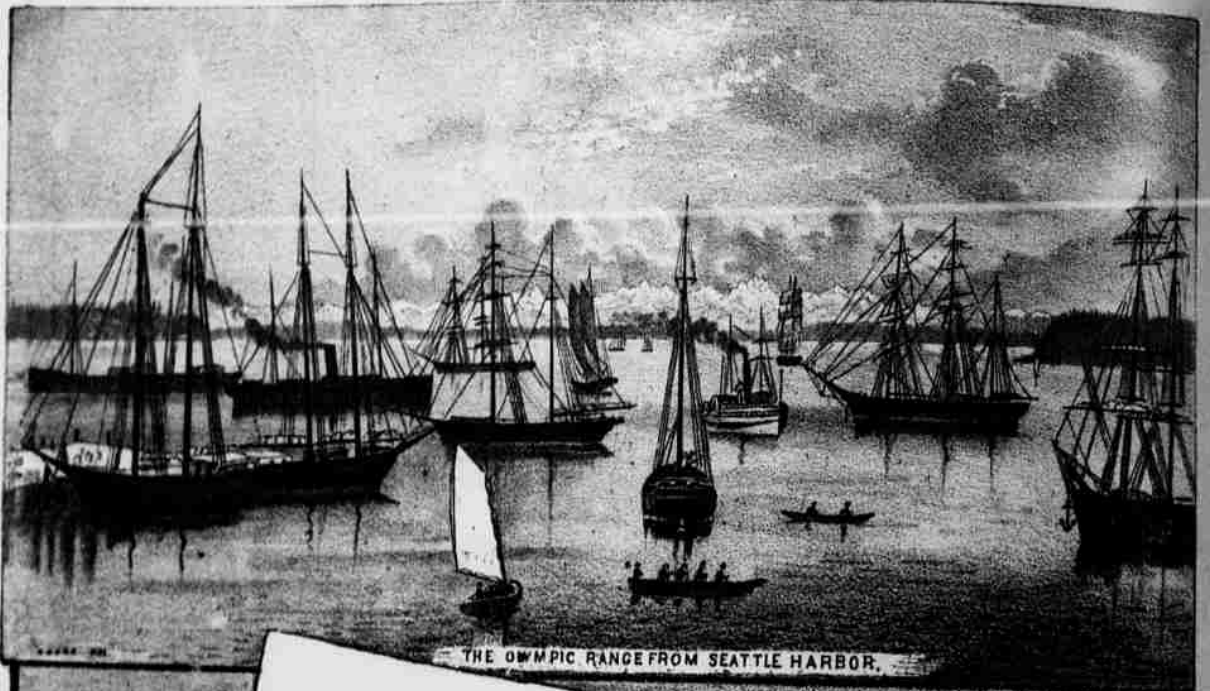

THE WEST SHORE.

THE OLYMPIC RANGE FROM SEATTLE HARBOR.

FRASER RIVER ABOVE VALE.

SPEZZUM CREEK, BRITISH COLUMBIA,
CANADIAN PACIFIC RR.

FRASER RIVER ABOVE VALE
SPEZZUM CREEK, BRITISH COLUMBIA,
CANADIAN PACIFIC RR.

PAINT BY H. W. H. H.