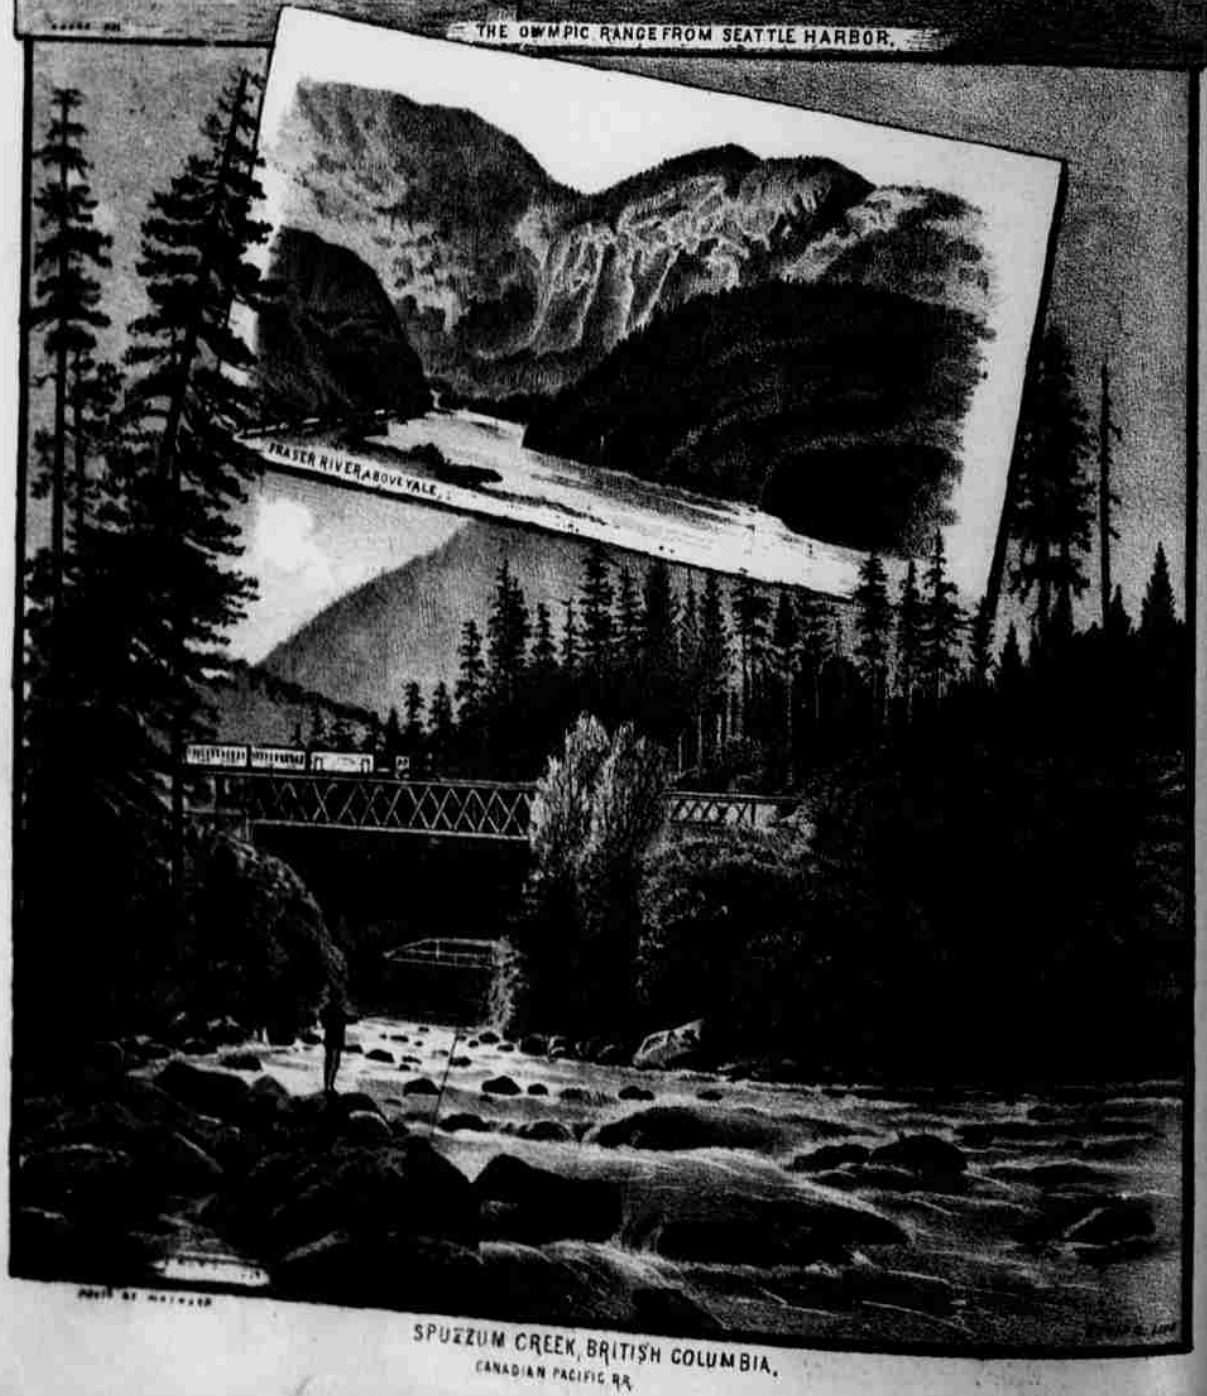

THE WEST SHORE.

THE OLYMPIC RANGE FROM SEATTLE HARBOR.

FRASER RIVER ABOVE VALE.

SPEZZUM CREEK, BRITISH COLUMBIA,
CANADIAN PACIFIC RR.

FRASER RIVER ABOVE VALE
SPEZZUM CREEK, BRITISH COLUMBIA,
CANADIAN PACIFIC RR.

PAINT BY H. W. H. H.