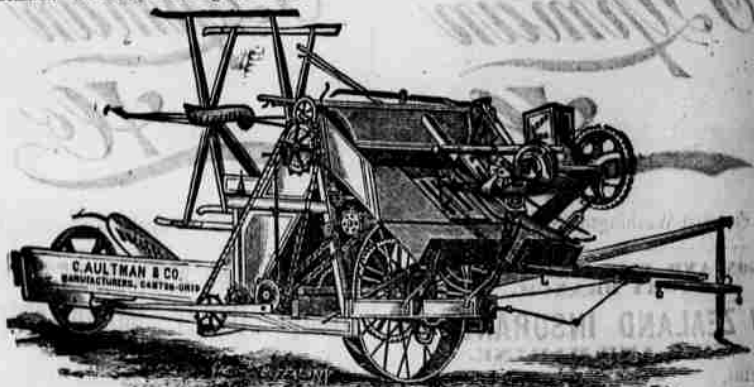

Front, First and Vine Sts., PORTLAND, OREGON,

IMPORTERS OF

HARDWARE, IRON AND STEEL,

—AND—

FARM MACHINERY.

We are Sole Agents for the following Celebrated Implements:

BUCKEYE MOWER AND REAPER.

BUCKEYE ON THE ROAD.

BUCKEYE REAPER.

These machines are too well known to need comment. Thousands of farmers here have used them, and all speak of them with praise. They are in every way the *ne plus ultra* of Harvesting Machines. We are also Sole Agents of the

THE BUCKEYE TWINE SELF-BINDER.

The Buckeye Binder made its first appearance in 1881. It is a combination of the Buckeye Harvester and the Appleby Twine Binder, and combines all that is excellent and worthy in the many Binders that seek a share of the public patronage. It has been thoroughly tested in our own harvest fields, and many improvements have been added for 1882, and as now offered, it is beyond question the best Self-Binding Harvester in the world. We are also Sole Agents for the