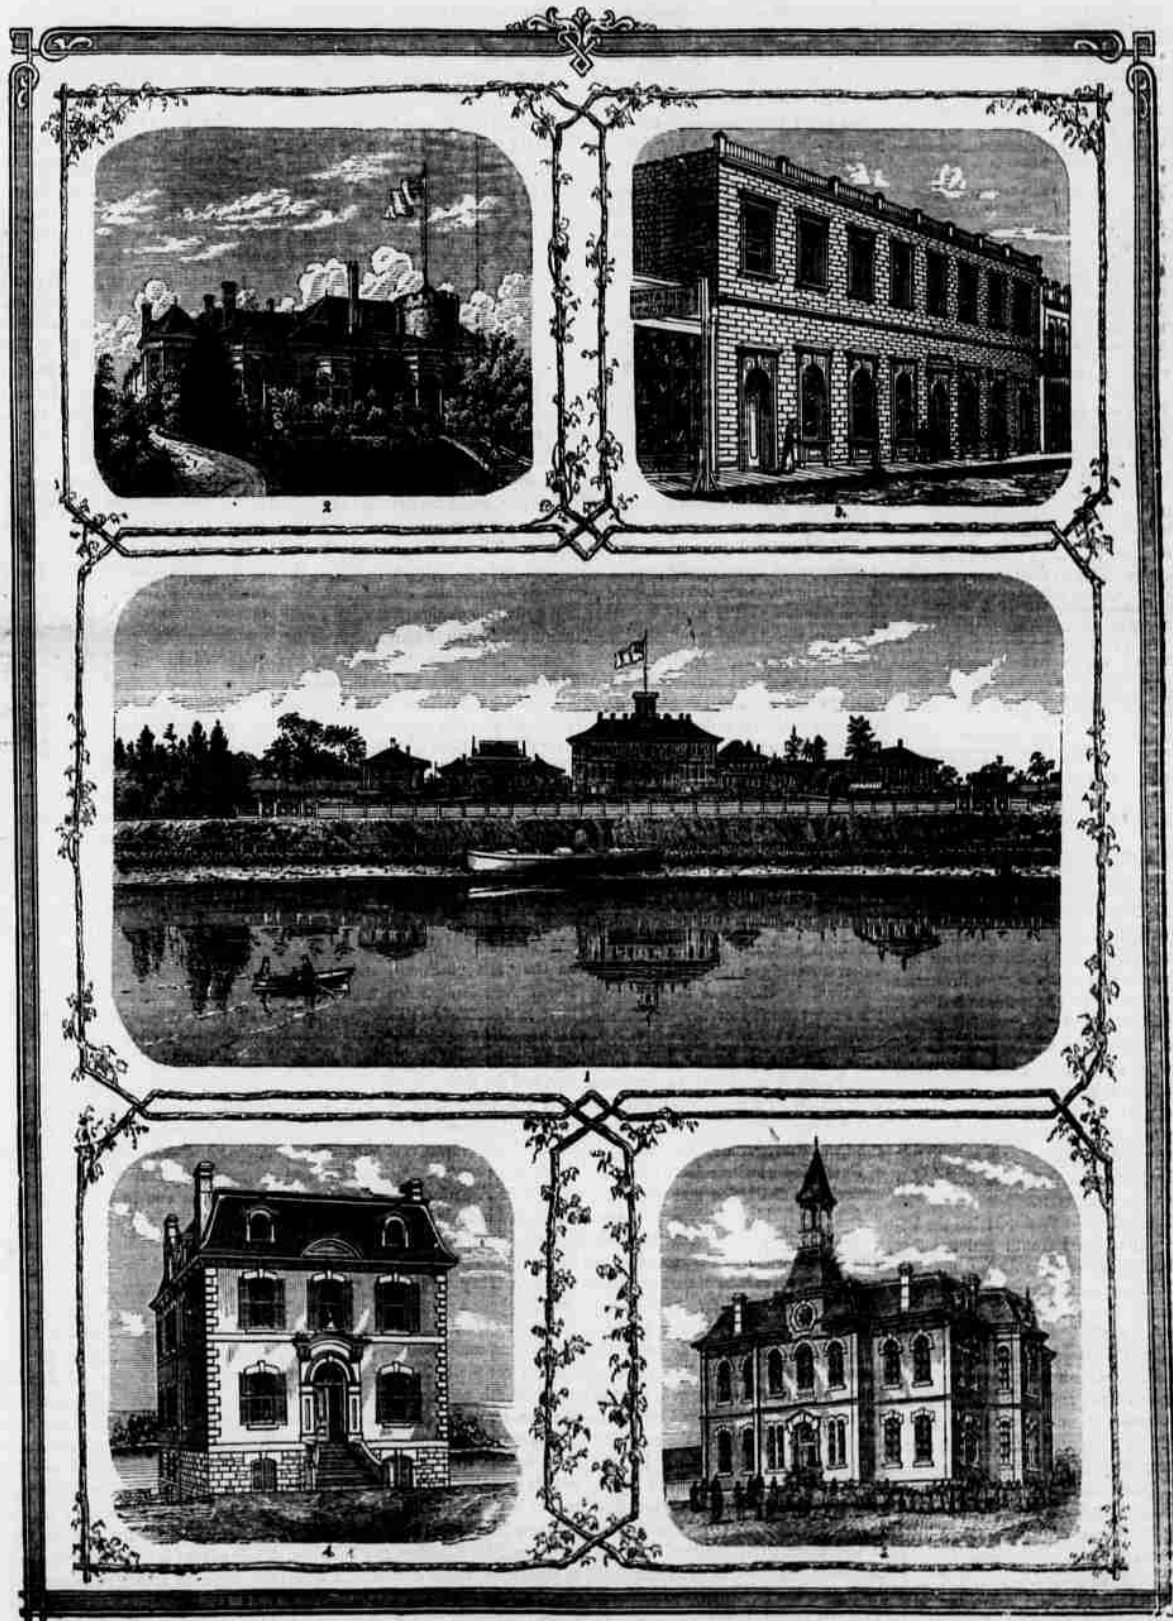

THE WEST SHORE.

VOL. 2—No. 11.

PORTLAND, OREGON, JULY, 1877.

PER ANNUM \$1.00
SINGLE COPIES 25 CENTS.

SCENES IN VICTORIA, B. C.—FROM PHOTOS BY R. MAYNARD AND NOAH SHAKESPEARE. (See page 193.)

1. Government Buildings. 2. Carey Castle. 3. Postoffice. 4. Cannon House. 5. Public School.