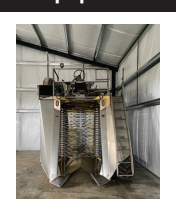

917 Orchard/Vineyard Equipment

Littau Berry Harvester Over the Row: Kubota Diesel Engine. A must have for your farm. Flotation tires. Very well maintained. Only 2,406 hours, small berry farm single owner operated, $62,000 OBO. Serious Inquiries only. No trades, no owner financing. Woodburn, OR. 503-881-7200. Email: bilianbene@gmail.com