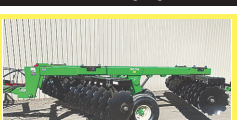

923 Farm Equipment

New IA Subsoilers 26" Clearance
•3 Shank \$2,995
•5 Shank \$3,795
•7 Shank \$4,895
Gauge Wheel Set, Add \$995.
•HD Subsoilers with Dual Gauge Wheels. Weight 4,500 to 5,500 lbs. 30" Clearance.
•7 Shank \$11,995
•9 Shank \$12,995
•11 Shank \$13,995
MTC Sales Bend, OR. Scott: 541-815-2953 Visit: www.mtcsales.net

923 Farm Equipment

NEW IA Super Duty Off-set Wheel Discs. EZ Adjust Gang Angle. 30" notched blades front and rear, adjustable scraper kit, 2" gang shafts, split gang shafts, high clearance. 9,000 to 12,000 lbs.
•12ft \$31,900
•14ft \$33,900
•16ft \$35,900
•21ft \$40,900
•10ft to 25ft
MTC Sales Bend, OR. Scott: 541-815-2953 Visit: www.mtcsales.net

John Deere 9600 combines with pickup-headers. 3600 hours. Spike and rasp. \$15,000 each. Lafayette, OR. 503-437-4833.

Limited Models in Stock! Branson TRACTORS RUGGED, RELIABLE, RED... AND THAT'S NO BULL!!! NEW 4x4 BRANSON 2515H 2100 Loader Lift Capacity at the Pins Tractor with Loader...\$23,900 OR Tractor Loader Backhoe w/ Thumb.....\$32,500