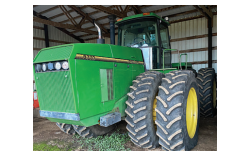

1993 8770, 24 speed, 3 point, 6 almost new tire, hours unknown, nice clean tractor, $29,000 SILVERTON, OR 503-932-0766

We have 8 tractor tires. Goodyear 710/70 R38 no tears, holes or weather checking great for spares, asking $350 each obo. Call 208-883-4362. Moscow, ID.