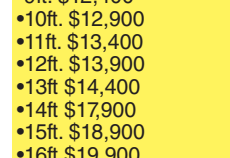

NEW IA Header Trailers. Adjustable Bunk Mounts, 8 hole wheels and radial tires.

- •20ft $5,495
- •25ft. $5,995
- •30ft. $6,495
- •35ft. $7,495
- •40ft. $7,995

MTC Sales Bend, OR. Scott: 541-815-2953

Visit: www.mtcsales.net
Partner Dealers
Aleman Equipment Dutchess, Alberta, CAN. Jerry: 403-793-7341
Equipment Finders Twin Falls, ID Dave: 208-731-4040
Vista Equipment Hazen, NV. Jerry: 775-741-0688