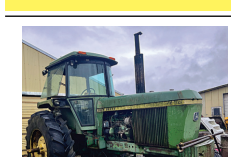

John Deere 4630 Power Shift, all new tires, good engine, good glass, needs transmission work, $15,000 OBO. Turner, OR. 503-930-1706