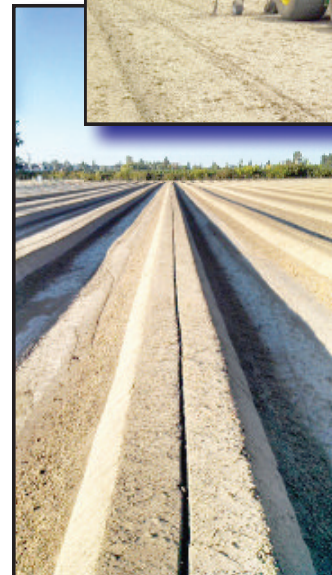

SCHURTER GPS SERVICES
Custom Field Layout

- John Deere RTK Equipment
 - Flotation Tires for Winter Work
- ORCHARDS - BERRIES
NURSERIES - VINEYARDS

Field Layout

Blueberry Bed Forming

Bryan Schurter • (503) 932-1793 • Silverton, OR