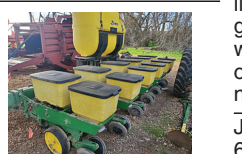

Willmar 7200 sprayer, Case IH 30 foot draper, Flexi-Coil 3450 air cart, Woodburn, OR. 503-454-8047