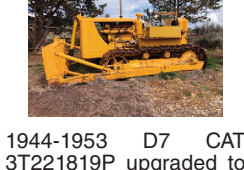

2006 Terra Gator 8104: 10 ton box, plus seed box, Trimble GPS with auto-steer, new front tires, rear tires 60 to 70%, $42,000. LOVELOCK, NV (775)422-7733