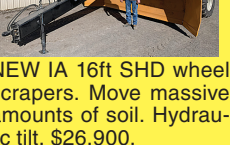

NEW IA 16ft SHD wheel scrapers. Move massive amounts of soil. Hydraulic tilt, $26,900.
MTC Sales
Bend, OR.
Scott: 541-548-7185
Visit: www.mtcsales.net
****Partner Dealers****

Aleman Equipment
Dutchess, Alberta, CAN.
Jerry: 403-793-7341
Equipment Finders
Twin Falls, ID
Dave: 208-731-4040
Vista Equipment
Hazen, NV.
Jerry: 775-741-0688