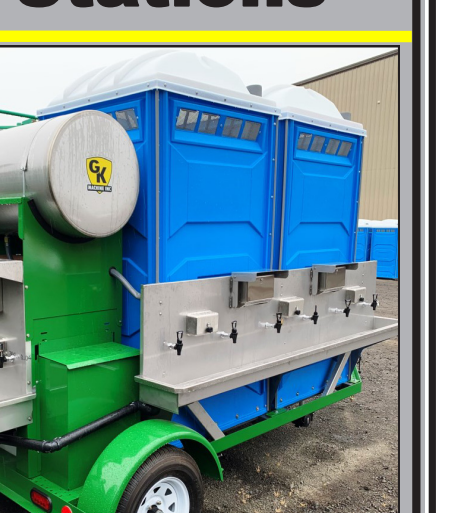

Shade Trailers
Standard/Deluxe models