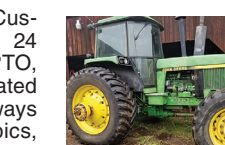

920 Tractors

4955 John Deere Tractor: 4x4, 10,000 hours, 2 years on rebuilt transmission, $30,000 OBO. Trout Lake, WA. 509-637-0239