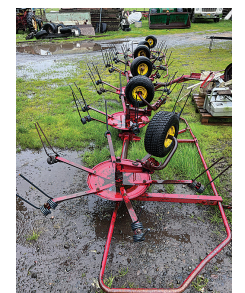

New Holland 169: 6 Basket Tedder, new tires, good tires, $4900 OBO. Turner, OR. 503-930-1706

RCO Baits
Gophers • Squirrels
Voles • Moles
Dealer Locator
1-800-214-2248
Harrisburg, OR 5272459-1

COUNTRY VALUES. BIG CITY RESULTS.
Ag in the west news delivered in print or online.

• Newspaper
• E-editions
• E-newsletters
• Mobile
• Website

Subscribe Today.
1-800-781-3214

Capital Press
1-800-882-6789
CapitalPress.com

LINE CLASSIFIEDS
Call Toll-Free
1-800-882-6789
FAX: (503) 370-4383
Deadline Wed. at Noon
(Holidays may differ)
CapitalPress.com

917 Orchard/Vineyard Equip.

2020 WEISS MCNAIR 2430 Sweeper. Selling because we are going to a harvester sweeper combination. Only 139 hours. 49HP Cummins Tier 4 Final Sweeper. The hydrostatic transmission makes operation a breeze. The 2430 is compatible with all existing Weiss McNaair sweeper heads. Hydraulic control of air gate and chute position, LED light package. Sweeper includes a Posifloat Brush. $59,500. Albany, OR. 541-979-9776