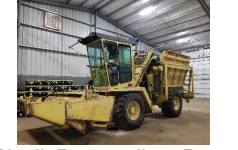

Pixall Beanstalker Bean Picker, $19,500. St. Paul, OR. 503-932-8618