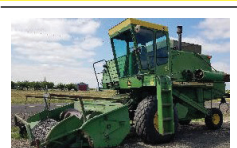

7700 John Deere Combine
Good condition stored under cover we used it for grass seed and clover great machine for the price, $5,999. Halsey, OR. 541-974-9701