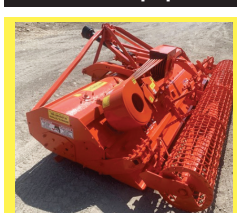

923 Farm Equipment

Northwest Tillers
7ft. RB Series Box With Gauge Wheels, $6,500.
12ft D Series, $12,900
All In Excellent Condition
Bend, OR.
Call Scott 541-548-7185
See at: mtcsales.net