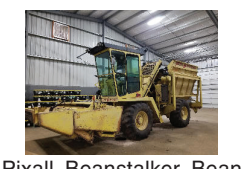

Pixall Beanstalker Bean Picker, $25,000. St. Paul, OR. 503-932-8618