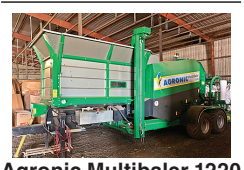

Agronic Multibaler 1220 Purchased new 2019. Farmer owned and operated. Includes drop-bunker belt. Can bale wet/dry, $250,000. Salem, OR 970-761-3837

907 Nursery Equip. & Supplies

911 Hay Equip.

New Holland 411 Discbine: $3500. Yamhill, OR. 503-662-4214, 503-550-2888

Freeman 370 Baler: Like new, 27000 bales, recent $7,600 overhaul, new paint, hydro. $20,000 OBO. Junction City, OR. 541-998-2429

1089 Harrowbed. Serial #656005. 1,872 hours. 8,854 miles. Rear tires 445/50R22.5, $86,500 OBO. Culver, OR. 541-546-2865