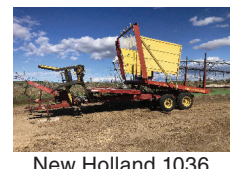

New Holland 1036 Harrow Bed. Priced at $12,000. Selah, WA. 509-388-8434

Large Supply of Rebuilt New Holland Bale Wagons: Also buying New Holland bale wagons. Sod Busters Sales, Polson, MT. 406-883-2118

New And Used Parts: for all models New Holland bale wagons. **Largest Inventory in North America.** Sod Busters Sales, Polson, MT. 877-735-2108 or 406-883-2118