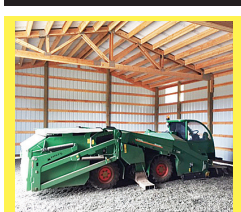

917 Orchard/Vineyard Equip.

2016 Monchiero 20125 Hazelnut Harvester. 632 hours, well maintained. Very Good Condition, $140,000. Corvallis, OR. 541-740-9073

Littau Diesel Berry Rotary Harvester, 1986. New cup belt and chains, new timing belt. Littau serviced 04/28/21. $20,000 Sandy, OR. 907-232-2011

1993 Over the row Littau Harvester: updated, maintained, ready to go, $41,500. Lebanon, OR. 541-223-6443

920 Tractors
Attention: Wanted Kubota or John Deere, 4x4 compact tractor with loader/equipment. Carlton, OR. 503-550-0094

WHITINGS EQUIPMENT

Mobile Tractor, agricultural equipment, and implement repair through Whitings Equipment. All makes and models for in field, emergency, and in shop repairs. Dealership level master technician now available without the dealership prices. Available 7 days/week. Located in NW Oregon but will travel throughout Oregon and Washington. Salem, OR. 971-241-4062

John Deere 8850 4WD: excellent condition, 1 owner, new engine, low hours, excellent rubber, 3 point, $59,500 OBO. Rickreall, OR. 503-930-1904