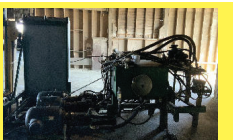

Hydraulic Power Unit 3 phase electric motor. Driven pumps with manifold and valves. Self contained on skid with power panel, additional new pumps and motors and valves to go with. Salem, OR. 503-910-4010; Westernag@msn.com