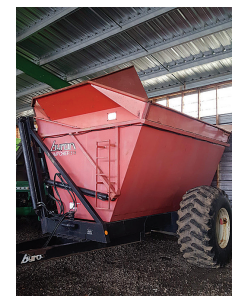

•Byron 1514 Dump Chief, $40,000.
•Ag Rain turbine drive traveler, $10,000
•14ft Northwest Rotary Tiller, $4500
•1991 EL-20 Pixall corn-stalker with Fargo dump box, $40,000.
•2008 Wil-Rich V957 disc-ripper, $12,000.
•1981 Case 4890 tractor, 7347 hours, $10,000.
Aumsville, OR. Call 503-551-1793