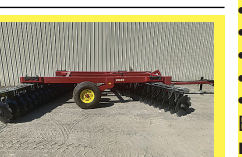

NEW IA Heavy Duty Offset Wheel Discs. Scraper kit, EZ adjust gang angle, split gang axles, 26" notched blades front and rear.
•12ft. $13,400
•15ft. $14,900
•18ft. $16,400
8ft.-22ft.
8,000 lbs. **Introductory pricing. Order NOW!**
Bend, OR.
541-548-7185
mtcsales.net