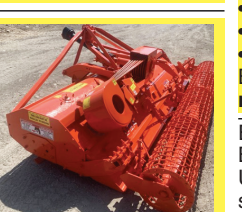

Northwest Tillers
9ft. RB Series Box With Gauge Wheels, $9,500.
10ft. HD Turf Special Reverse Rotation Tiller with Rolling Basket, $24,900.
11ft. D Series Inboard Vineyard Special With Rolling Basket, $14,900.
All In Excellent Condition Bend, OR.
Call Scott 541-548-7185
See at: mtcsales.net