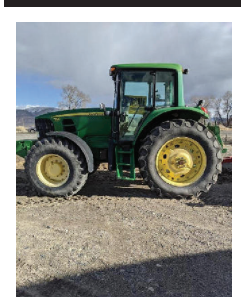

920 Tractors

2008 John Deere 7230 Premium. 3300 Hours, New Rear Tires, Very Good Condition, $69,000. Lovelock, NV. 775-422-7733

BEST SELLERS... "...The phone rang off the hook." Vanvelhuizen Dairy • Turner, OR Call and list your BEST SELLER! 1-800-882-6789

917 Orchard/Vineyard Equip.

TALLMAN LADDERS

Made in the USA since 1954. Always has been. Always will be.

Built for: Safety, Stability, Longevity, Affordability

www.tallmanladders.com
541-386-2733
800-354-2733