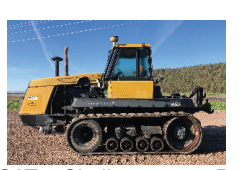

920 Tractors

CAT Challenger 65B. With new injectors, rebuilt injection pump, new turbo, remanned head, newer tracks, Wilcox 3-point, $29,500. Klamath Falls, OR. 541-891-3326

John Deere 6320 Open MFWD Tractor, 8000 hours, $21,000. 2955 Mudder Tractor, 9000 hours, $17,000. Ridgefield, WA. 503-454-8047