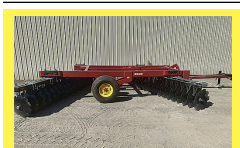

WANTED

WANTED: High Hoop tunnels. Metal structures for covering fields.

NEW IA Heavy Duty Offset Wheel Discs. Scraper kit, EZ adjust gang angle.

NEW IA Subsoilers 26" Clearance. 3 Shank $2,595. 5 Shank $2,995.