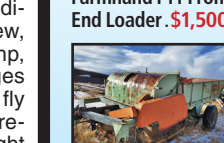

1995 Cat Challenger 45. With 6,247 hours. 240 HP. GPS with auto-steer guidance. Good condition, $32,000. St. Paul, OR. 503-454-8047