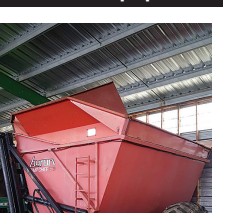

923 Farm Equipment