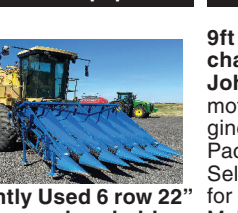

923 Farm Equipment