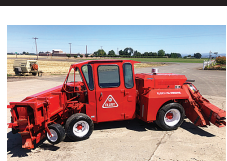

917 Orchard/Vineyard Equip.

Flory 7675 Sweeper, 2500 hours, new paint, ready to work, $40,000. Silverton, OR. 503-932-0766