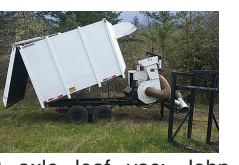

923 Farm Equipment

New Holland FX28 Forage Chopper. Great condition, 1600 hours, 4 row corn head, 8" grass head, \$65,000 OBO. Cornelius, OR. 503-341-4289

2005 MacDon 93521. 1975 hours. 922 auger header. Includes extra sickle and original conditioner. Ready for harvest today, excellent condition. \$40,000. Madras, OR. 541-777-3459

923 Farm Equipment

NEW IA Tandem and Offset Wheel Discs. 9ft: \$4995. 11ft: \$5595. 12ft: \$5795. 13ft: 5995. Bend, OR. 541-548-7185 mtcsales.net

NEW IA Pivot Track Closer. Heavy Duty with adjustable cone discs. From 60" to 12" width. Hydraulic Depth Control Roller, \$3595. Bend, OR. 541-548-7185 mtcsales.net

923 Farm Equipment

2 axle leaf vac; John Deere 74HP diesel, 2002 year, \$12,000. Gaston, OR. 503-789-3726

CASE 810 Grain Header, fits 1680 Case combine, \$750 OBO. Rears Dry Fertilizer spreader box, \$2500 OBO. Harrisburg, OR. 541-554-5072

JOHN DEERE 980 S-tine field cultivator. 22' walking beam axles, rear hitch with hydraulics, and leveling harrow with rolling baskets, \$14,500 Brooks, or 503-580-4261

CAPITAL PRESS CLASSIFIEDS GET RESULTS!