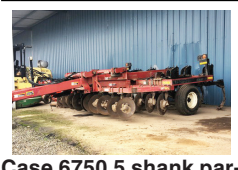

Case 6750 5 shank parabolic chisel, rear hitch, 12' wide, and hydraulic depth control, $9500. Brooks, OR. 503-580-4261