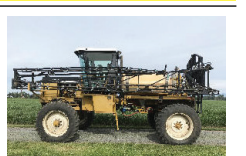

923 Farm Equipment

Hi-Lift Farm Hand Loader, excellent condition, 7ft. quick attach bucket and bale spears, joy stick control and tractor mounts, $4700. Myrtle Point, OR. 541-297-4072

664 Rogator, 660 gallon tank, 90' booms, 6 cyl Cummins, 2874 hours, midtech legacy 6000 controller with light bar and auto boom, 10 section boom. Runs good, $29,000 OBO. Albany, OR. 541-401-7725

BOYD'S IMPLEMENT
www.boyds-implement.com
1-877-842-9408
Tillamook, OR
Kubota Kuhn-Knight
NUHN GEHL BALZER
MEYER HAGEDORN
McCORMICK

NEW KUBOTA EXCAVATORS & TRACK LOADERS
In Stock!

NEW Kuhn Knight SL124 Slinger .....CALL
NEW Kuhn 1224 box spreader, 240 bu., end gate, double beater.....CALL
NEW Kubota KX033 Excavator .....CALL
NEW Kubota U17 Excavator .....CALL
NEW Kubota SVL 95-2 SHFC track loader.....CALL
NEW Kubota SV65 skid loader.....CALL
NEW Gehl R220 skid steer ..CALL
NEW Land Pride 4' - 10' mowers.....CALL
NEW Land Pride BG2400 bale squeeze.....$2,000
Kubota ZD326, zero-turn mower, 100 hours, mulching deck.....$11,000
Kubota L245T, 23 PTO hp, loader.....$4,500
Kubota M5-091, 90 hp, wldr. ....CALL for great, low price!
Case 995, 65hp, 2WD...$4,500
Ford 5000, 64PTO HP, manual.....$6,000
New Holland 1412 mower...$5,000
Kuhn FC303GC moco, 9'10", 6-disc.....$10,000
Botec 4063 4-auger mixer wagon, 630 cu. ft. Make Offer
AgBag G6500 9' silage bagger.....$5,000

Don't See It? Give Us a Call!

923 Farm Equipment

John Deere 212 Pickup Heads: for John Deere 8820 combine, $3,000/ each. Jefferson, OR. 541-327-1645

923 Farm Equipment

Turn Key Distillery, forestal mint distillery, $40,000. **John Deere 3970** chopper with dolly, $12,000. Monroe, OR. 541-729-7579

SALE SPECIALS

2015 Case IH 8240H Combine, Hillco Leveler, 2015 MacDon 40' Draper Header, 1500- SEP hrs $375,750
NEW Case IH 580 Quadtrac, PTO, Eng. Brake, 36" Tracks CALL
2009 Case IH 6088 Combine with Hillco Leveler, 4WD & CIH 2010 - 30' header.....$110,500
2008 Case IH Steiger 435 HD Triples, PTO.....$129,750
NEW Great Plains 3000 Turbo Max Harrow.....CALL
NEW Great Plains 3010 No-Till Drill, 7.5" space, 30' wide.CALL
Great Plains 35-4000 40' Double Disc Drill, 7.5" space, 535 gal. starter fertilizer system.....$45,500
Great Plains 36' Folding Double Disc Drill, 7" space. $12,500
Flexicoil Sprayer 67XL, 100' Booms, Fold Back Trail Type, 1500 gal. tank, wind screens.....$15,500 /OBO
1989 John Deere 7722 Combine w/25' Header.....$17,500
Case IH 3020 Header w/cart 35'.....$15,500
FARM & HOME SUPPLY
1-888-643-3395 • 509-843-3395
643 Main St.,
Pomeroy, Washington
CASE III
AGRICULTURE
WWW.FHSUPPLY.COM