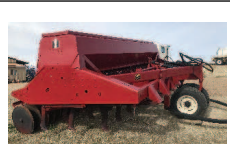

IHC Model 7200 14 ft Presswheel Grain Drills. email: kingranchcarrisa@gmail.com for additional photos $3,000. Santa Margarita, CA. 805-441-1708