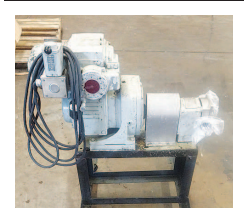

890 Packing/ Processing Eq.

St Regis 2R positive displacement pump with Sterling 1/2 hp variable speed motor & gear reducer, 220/440 volt, forward and reverse controls. Some parts missing, $400. Eugene, OR. Contact Julie Crooks 541-689-0913

894 Sawmill Equip.

WANTED
Mobil Dimension Sawmill, Model 128 with 20' length cutting ability. 541-729-6972

896 Forklifts