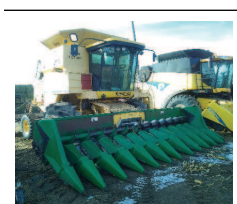

2001 New Holland TR99 Combine, 12-22 John Deere corn head, 2408/1952 hours. Small grain and corn concaves, sieves, reverser, rock trap, $44,500. Twin Falls, ID. 208-420-3554

Wanted: 38' to 40' Tandem Axle Hopper Bottom grain trailer and 800+ bushel grain cart. 503-887-2455