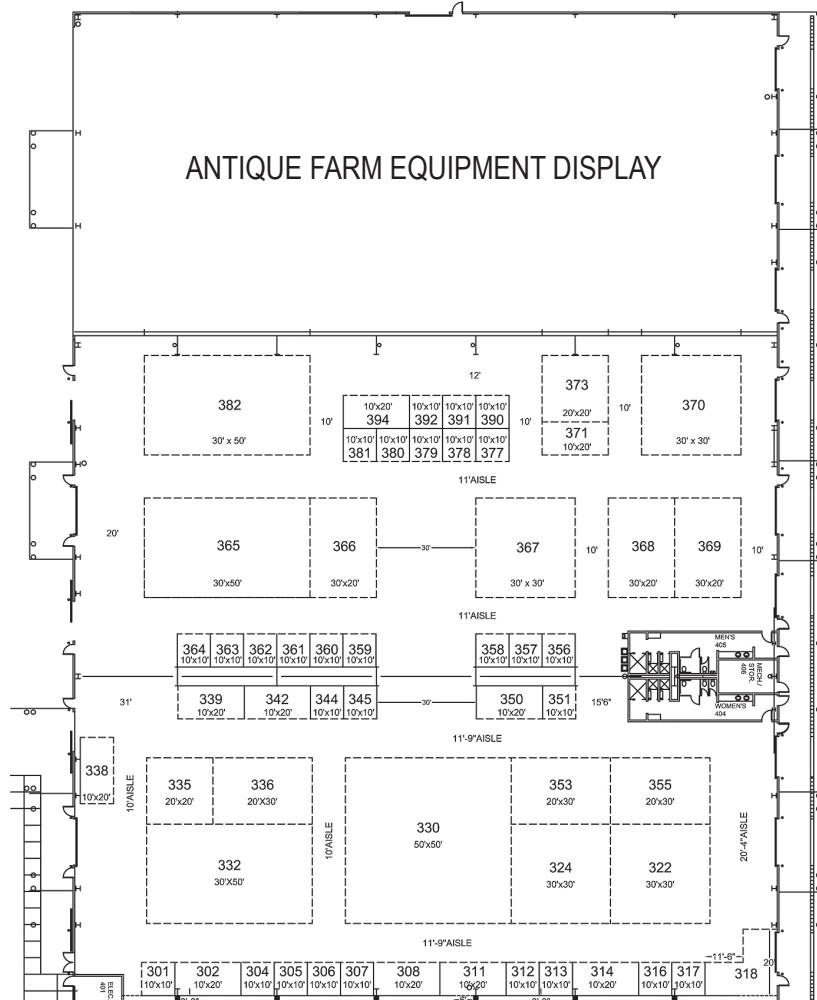

Santiam Building

Calapooia Arena

To find a vendor, refer to list on page 6.

Cascade Livestock Pavilion

Legend

- 1a. Willamette Events Center
- 1b. Conference Center
- 2. Calapooia Arena
- 3. Cascade Livestock Pavilion
- 3a. Warm-up arena
- 4. Santiam Building
- 5. Courtyard
- 6. Office

Linn County Expo Center site map

WILLAMETTE VALLEY AG EXPO