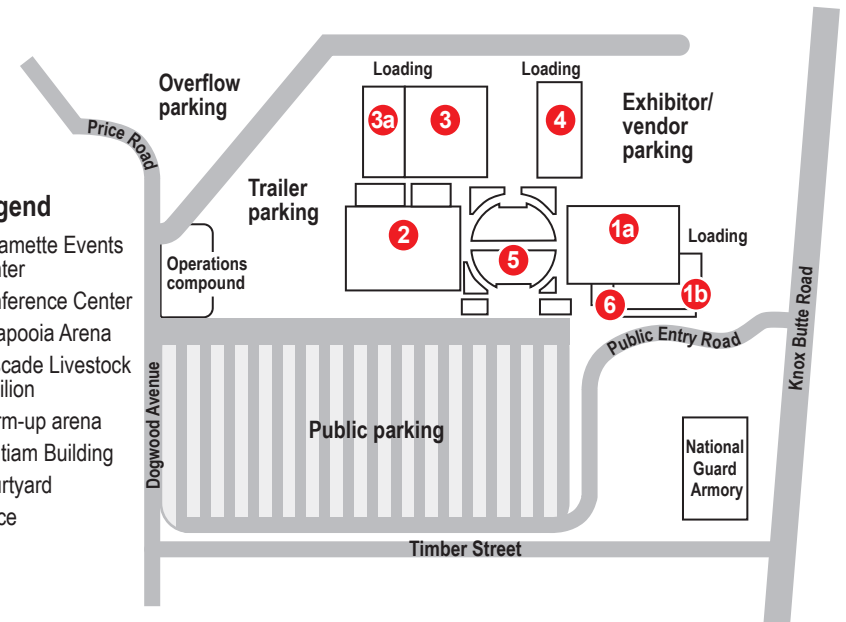

Santiam Building

Calapooia Arena

To find a vendor, refer to list on page 6.

Cascade Livestock Pavilion

Legend

- 1a. Willamette Events Center
- 1b. Conference Center
- 2. Calapooia Arena
- 3. Cascade Livestock Pavilion
- 3a. Warm-up arena
- 4. Santiam Building
- 5. Courtyard
- 6. Office

Linn County Expo Center site map

WILLAMETTE VALLEY AG EXPO