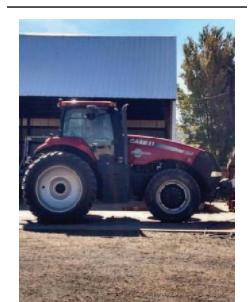

2015 New Holland L228 Skid Steer, 99 Hours, $29,000. BRIM TRACTOR. Salem, OR. 800-530-2746

RETIREMENT SALE:
John Deere BWA Disk on wheels, 17'10" with wings, $2500. Heavy wheel harrow, 16' with wings, $2000. John Deere Model 350: 4 bottom semi mount plow, 16", $775. John Deere 6600 combine rasp bar, 13' header, $1800. International #10 grain drill with grass seed and fertilizer box, 10' with 6" spacing, $750. 10' packer on wheels, $750. 1977 Ford F750, 20' bed, hydraulic hoist, 4' sides, new engine 2 years ago, new battery and brakes, good rubber, $3500. **These 2 items are sold:** Fiberglass fertilizer or grain tank, holds 4 tons of fertilizer, hydraulic driven auger, $550. Ford 4000 tractor, 3 point, $3500. Brush- Prairie, WA. 360-892-0336