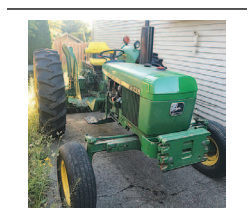

Case IH 4494 Tractor with 7000 hours: 200 hp, 4 new inside tires, PTO and 3- Point hitch. Everything works, no leaks, good condition, $21,000. Pictures available. Middleton, ID. 208-477-8019

1974 Ford Tractor 4600: diesel, Farmhand loader with snow bucket, 3 point hitch, variable speed PTO, excellent condition, lightly used last 20 years, $6000 OBO. Leavenworth, WA. 509-885-5323

1997 New Holland 7740 SLE: 4x4, power shift, 4700 hours, $26,000. Walla Walla, WA. 509-520-1090