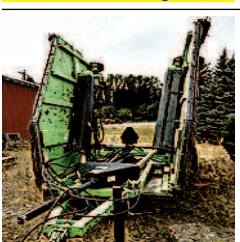

2002 Schulte 5026: 26' rotary cutter, new blades and tires, small and large PTO, $22,500. Fairfield, ID. 208-539-0087

2003 John Deere 7300 Forage Harvester: few hours on rebuilt engine, under 1000 chopper hours, kernal processor and high arch spout, serial number: Z07300X506749. 2011 Pickup head, serial number: 1K640CGHAA114411. Priced to sell. Granger, WA. 509-832-1149

2004 Kemper 6 Row Corn Head: good condition, $21,000 OBO. Onalaska, WA. 360-880-4813