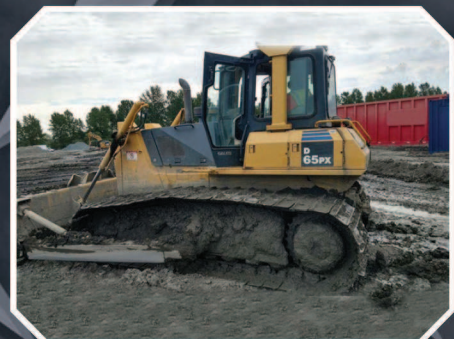

NO MINIMUMS - NO RESERVES

PUBLIC AUCTION

9AM - SAT - JUNE 10

18226 68TH AVE. NE, KENMORE, WA

(16) PUP TRAILERS

2005 HITACHI ZX450LC HYDRAULIC EXCAVATOR
 1989 JOHN DEERE 790D HYDRAULIC EXCAVATOR
 1989 CAT 245B HYDRAULIC EXCAVATOR
 KOMATSU PC120 HYDRAULIC EXCAVATOR
 1997 MOXY MT30S-3 6X6 DUMP TRUCK
 1997 SUPER L4X4 BACKHOE, 80 HP 4T-390
 CAT 416CIT 4X4 LOADER BACKHOE
 LDC-1504WD 15-TON CRANE, 52'
 413 SELF PROPELLED ASPHALT PAVER
 1995 445D TRACTOR, 58 HP 3 CYL DIESEL
 1940 A TRACTOR, FLYWHEEL START
 1947 A TRACTOR, FLYWHEEL START
 1955 60 TRACTOR, FLYWHEEL START
 1956 60 TRACTOR, FLYWHEEL START
 1952 R TRACTOR, ELECTRIC START
 1937 A TRACTOR, FLYWHEEL START
 1953 50 TRACTOR, ELECTRIC START
 1960 730 TRACTOR, DIESEL, ELECTRIC
 1936 A TRACTOR, FLYWHEEL START
 1939 B TRACTOR, FLYWHEEL START
 1955 70LP TRACTOR, ELECTRIC START
 1956 70 TRACTOR, DIESEL, POWER
 1950 G TRACTOR, ELECTRIC START
 2005 F14004WD 72" ROTARY FRONT MOWER

2007 RSCXRT900UTILITY VEHICLE, 1 CYL, AUTO
 1991 M100D10,000 LB HRT FORKLIFT
 2001 TRI/A DUMP TRUCK, 16'5" STEEL
 1999 2674 TRI/A DUMP TRUCK, 15' STEEL
 1999 RD88S15' STEEL BOX, 460 HP MACK
 1998 378 TRI/A 15'5" STEEL BOX
 1998 378 TRI/A DUMP TRUCK, 16'
 1997 15' STEEL BOX, CUMMINS M11
 1997 TRI/A DUMP TRUCK, 15' STEEL
 1997 TRI/A DUMP TRUCK, 14'5" STEEL
 1996 2574 TRI/A DUMP TRUCK, 15' STEEL
 1995 357 TRI/A 15'5" STEEL BOX, CAT
 1995 TRI/A DUMP TRUCK, 16'
 1993 RB688S TRI/A DUMP TRUCK, 14'5" STEEL
 1993 CH613T/A DUMP TRUCK, 15' STEEL
 1992 T/A DUMP TRUCK, 14'5" STEEL
 1995 L8000S/A VACTOR TRUCK 2100 SERIES
 2008 389 TRI/A TRACTOR, 600 HP CAT
 2007 COLUMBIA TRI/A TRACTOR, 625 HP, CAT
 2007 COLUMBIA T/A TRACTOR, 625 HP CAT C-15
 2006 378 T/A TRACTOR, 475 HP CUMMINS
 2000 TRI/A TRACTOR, 400 HP CUMMINS
 1999 CLASSTRI/A TRACTOR, CUMMINS N14
 1989 L8000S/A TRACTOR, 6 CYL DIESEL