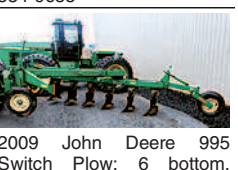

2009 John Deere 995 Switch PLOW: 6 bottom, spring reset, like new condition, $13,000 OBO. Carlton, OR. 503-849-5316