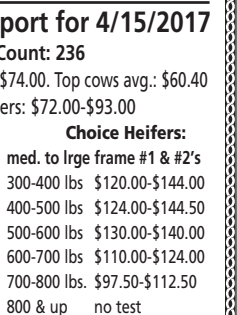

1310 Dairy Eq. & Supplies

Hydra-Pull
• 10 MODELS/SIZES • RENTAL OPTIONS • MADE IN USA
• MANURE & COMPOST • HEAVY DUTY DESIGN

BARR-TECH
Compost / Organics Recycling
AUTHORIZED DEALER OF PIK RITE SPREADERS.
509-590-0437 • www.Barr-Tech.net • Sprague, WA

1250 Cattle-Beef

1280 Livestock Equipment

Registered Black Angus Bulls: Yearlings to 18 months. Low birth weights, great dispositions. Reedsport, OR. 541-271-4940.

Registered Black Angus Bulls: Semen tested, BVD/PI negative. Docile and easy to work. Delivery available. JSL Angus, Madras, OR. 503-849-0803

REGISTERED BLACK ANGUS BULL:
Good temperament, nice calves, $1950. Also, (2) yearling black angus steers, $850 each. Canby, OR. 503-266-9413

Registered Irish Dexter: cow/ heifer calf pair, halter broken, $1400. Silvertown, OR. 503-873-3279

Shorthorn Bulls: March-April Yearlings. Selected for length, width, depth and muscling. Mothers sound, thick, calm, good milk. Good carcass data. Coulee-City, WA. Call 509-632-8709, 509-683-3272

SimAngus Bull: fertility tested, IBR tested, ready for service. Molalla, OR. 503-651-2220, 503-260-4239

SPRING HERD REDUCTION/ DISPERSAL
Convert your grass economically. 20 Cow/ calf pairs with spring calves. Cows 90% black hided in good hay wintered flesh. Calves are Char Cross. Heifer pairs, three year old and up to 10-12 year old. Good framed cows, $1500 per pair. Would like all to go together. Ellensburg, WA. 509-929-4853

Spring Pairs, $1750. Emmett, ID. 208-365-9133 Please leave message if no answer.