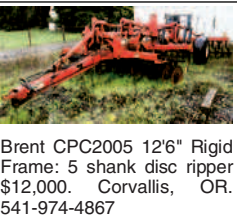

1600 Farm Equipment

400 Gallon Airblast: turning hitch, $10,000. Silverton, OR. 503-932-0766