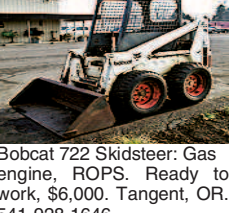

Your Leading Source for Irrigation Supplies

HP Pipe & Supply

- Drip Irrigation • Filtration • Design

598 Baseline, Cornelius, OR 97113
Phone (503) 357-4217
www.hpspipe.com
rickw@hpspipe.com

Water Master Series and Evergreen
"Superior Service & Design"

- All our needs for irrigation parts service
- We build custom equipment for your special needs.
- Hose replacements & fusion repairs

- Transport Tanks • Rental Returns & Used Equipment
- US Dairy Waste Equipment

VALLEY WORKMAN Truck Equipment

- Full Service • Alterations
- Dump bodies • Hoists
- Farmbeds • Flatbeds

Valley Fab Corp.
10910 Portland Rd. NE • Brooks, OR
Call: 503-792-3739 • Fax: 503-792-3738

ERNST IRRIGATION

"We understand your water needs. Let our experienced staff assist you with all your water quality and quantity needs."

PRODUCTS: