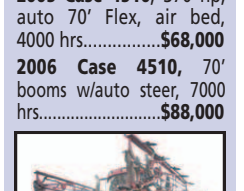

2009 Terra Gator 8204, Cat, Terra Shift, Airmax Precision 2, twin bin, Raven SmartTrax, 4530 hours.....$93,500