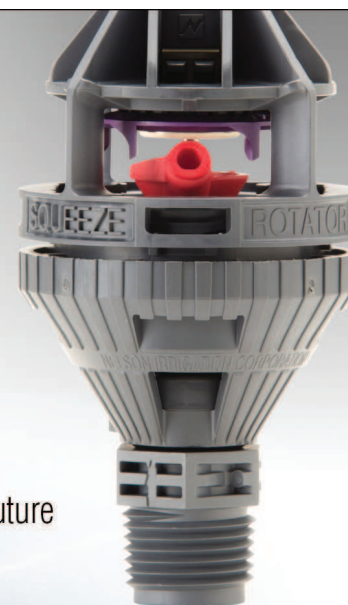

- Integration of the Claas patented Accelerated Pre-Separation (APS) threshing system with Roto Plus separation into one combine.

- Integration of the APS and the Multi-Finger Separation System to provide greater separation performance without compromising straw quality.

FRIDAY, JUL 10, 2015 \$1.50

Subscribe or Renew Your Capital Press Subscription

at the **Willamette Valley Ag Expo** and receive a **Capital Press gift!**

Stop by the Capital Press Booth

FIND YOUR CROP SPECIFIC WATER APPLICATION SOLUTION. Nelson Irrigation offers a complete line of products for a variety of applications — finding the right one is easy. By answering a few simple questions you can lock in on the product that is right for you. If quality and performance are what you expect the answer is simple. **BUY AMERICAN — CHOOSE NELSON.**

NELSON

irrigation technology for the future
nelsonirrigation.com

THE ORIGINAL
BIG GUN® SPRINKLER

ASK ABOUT NELSON'S
NEW! TWIG® WIRELESS
CONTROL SYSTEM
FOR IRRIGATION
AUTOMATION

WVAG15-1/#6

NEW! S5
SPINNER

S10 SPINNER