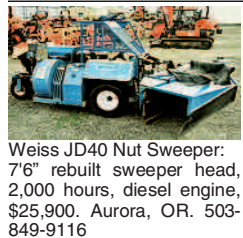

**1600 Farm Equipment**  
 Rebuilt V692 with Jake: Small circular sawmill, Ford tractor, small CAT hydraulic blade D7E. Ready to work. Buying non running skid steers and excavators, running or not. Longview, WA. 360-903-5002

**1600 Farm Equipment**  
**Miller Offset Disc:** 21', good condition, \$9,000. Burns, OR. 541-493-2772  
**Nut Harvester:** Weiss McNair \$2,800. McMinnville, OR. 503-472-0330

**Rotogrind GG10-3PT:** high moisture or dry corn-grain grinder, includes loading auger. Auxiliary transmission, moisture injector. Requires 180+ tractor HP. \$11,000. Vale, OR. 208-741-0812

**1600 Farm Equipment**  
 ★★★★★★  
 Old Peppermint Equipment/ trailers, \$500/ chopper, \$3,500: Independence, OR 503-851-9601, 503-838-3165.  
 ★★★★★★  
**Sold The Farm:**  
 (2) Massey Ferguson 760 Combines: with 18' wheat headers. (2) 6 row corn headers, \$6,000 OBO or trade. Moses Lake, WA. 509-750-7047