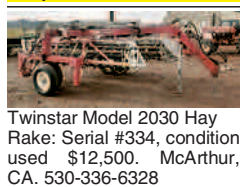

Twinstar Model 2030 Hay Rake: Serial #334, condition used $12,500. McArthur, CA. 530-336-6328