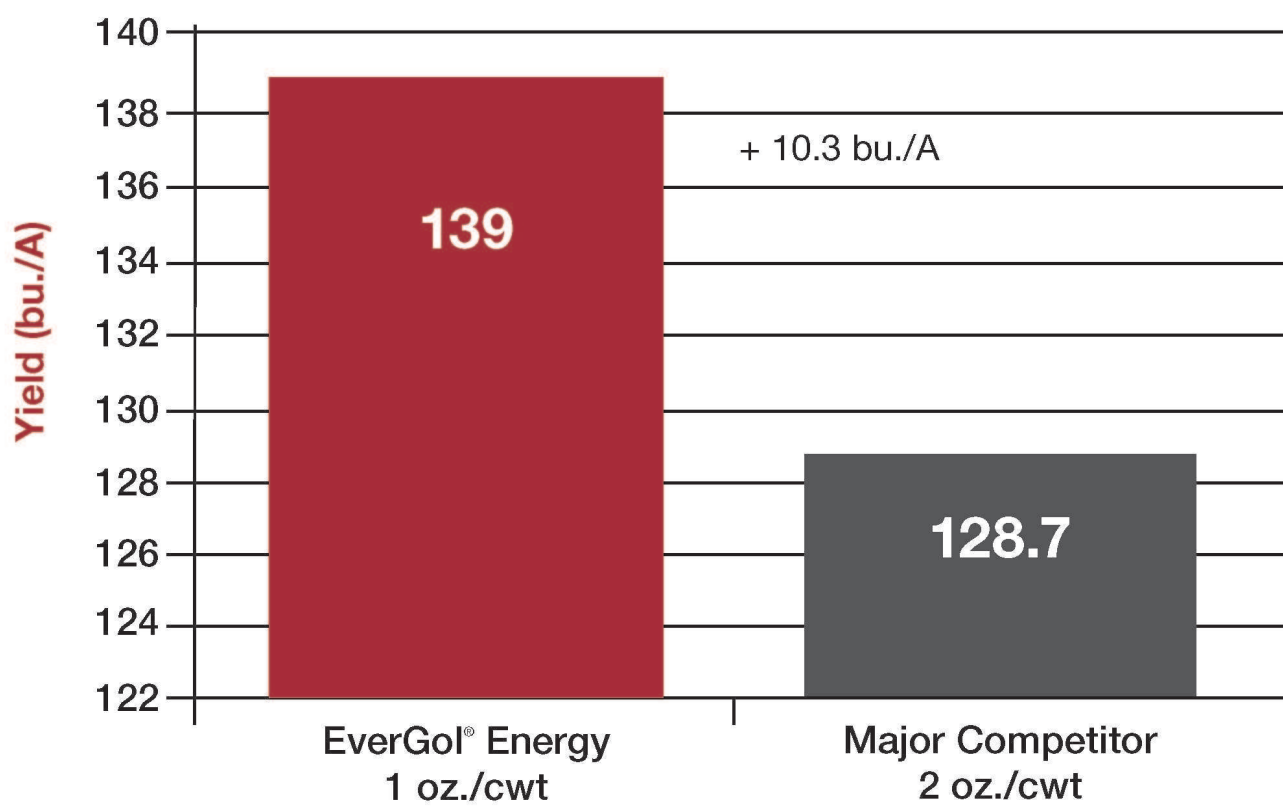

TREAT WITH EVERGOL® ENERGY FOR BETTER YIELDS.

Bayer CropScience is excited to bring you EverGol® Energy seed treatment for all of your cereal crops including winter wheat, spring wheat and barley. EverGol Energy delivers excellent disease control that helps growers achieve high-performing yields through healthier roots, consistent early crop emergence and improved vigor so your cereals perform year after year.

**Yield Comparison
Winter Wheat
Declo, ID – 2013**

Variety: WB 528

DISEASES CONTROLLED

Rhizoctonia | *Fusarium* | *Pythium* | Barley stripe | Cereal smuts | Common bunt

Bayer CropScience LP, 2 TW Alexander Drive, Research Triangle Park, NC 27709. Always read and follow label instructions. Bayer, the Bayer Cross, and EverGol are registered trademarks of Bayer. EverGol Energy is not registered for use in all states. For additional product information, call toll-free 1-866-99-BAYER (1-866-992-2937) or visit our website at www.BayerCropScience.us.