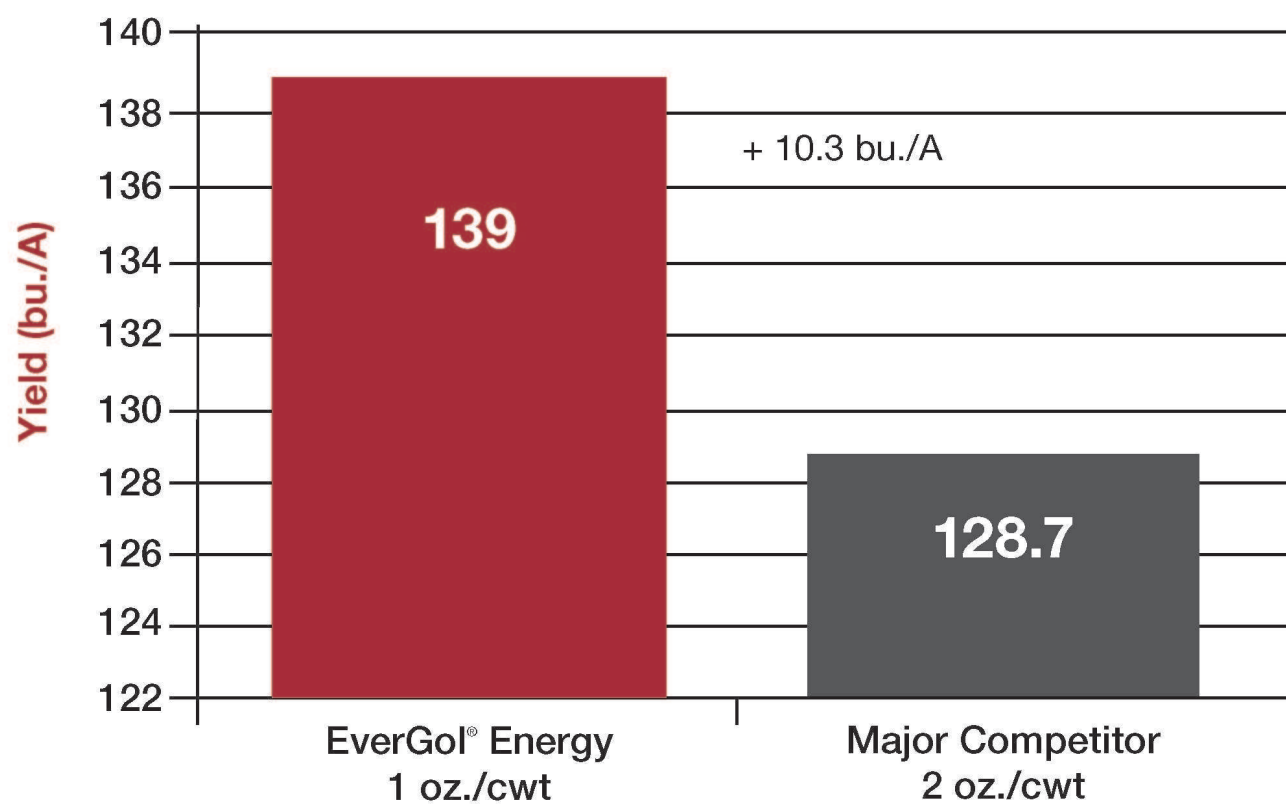

TREAT WITH EVERGOL® ENERGY FOR BETTER YIELDS.

Bayer CropScience is excited to bring you EverGol® Energy seed treatment for all of your cereal crops including winter wheat, spring wheat and barley. EverGol Energy delivers excellent disease control that helps growers achieve high-performing yields through healthier roots, consistent early crop emergence and improved vigor so your cereals perform year after year.

**Yield Comparison
Winter Wheat
Declo, ID – 2013**

Variety: WB 528

DISEASES CONTROLLED

Rhizoctonia | *Fusarium* | *Pythium* | Barley stripe | Cereal smuts | Common bunt

Bayer CropScience LP, 2 TW Alexander Drive, Research Triangle Park, NC 27709. Always read and follow label instructions. Bayer, the Bayer Cross, and EverGol are registered trademarks of Bayer. EverGol Energy is not registered for use in all states. For additional product information, call toll-free 1-866-99-BAYER (1-866-992-2937) or visit our website at www.BayerCropScience.us.