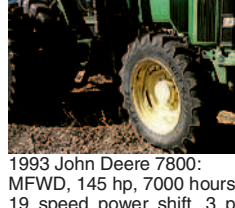

THE CAPITAL PRESS SALES TEAM IS HERE TO SERVE YOU!

- Real knowledge
- Real people
- Real results!

DEADLINE FOR CLASSIFIED DISPLAY ADS:
Weds. @ 10AM
503-364-4798
FAX 503-364-2692

DEADLINE FOR CLASSIFIED LINE ADS:
Weds. @ Noon
503-364-4431
FAX 503-370-4383

Capital Press
The West's Ag Weekly
1-800-882-6789
www.capitalpress.com

1480 Farm Equipment Parts
Discount Tractor Parts: new, used, rebuilt, local warehouses. Garfield, WA. Call 800-967-8185 or order online at: www.drapetractor.com

Tractor Dual Tires: size 18.4-34 $1,500. Amity, OR. 503-435-8311

WIMAR 785 WHEEL MOTORS:
Wilmar 785 wheel motors and Planetary's. Good condition $600/pair or $2,000 for all (4) pairs. Genesee, ID. Call/text 509-330-1436

1490 Antique Farm Eq. & Parts
(2) Antique CAT Crawlers: D4 7U1984 $1,500, and a R4 6G11593P with a dozer blade attached $1,500. Terrebonne, OR. Call for more information 541-408-6680

1942 HG Cletrac: great running, little loader tractor. Used up to four years ago and is parked in the barn, needs some work but runs $3,999 OBO. Grangeville, ID. 208-507-1923

1955 John Deere 40C: with hydraulic blade, good condition, needs some restoration. Depot-Bay, OR. 541-764-2830

1956 JOHN DEERE 80: Serial #8001885, very clean straight and well kept tractor $12,000. Royal City, WA. Call Bob 509-760-6442

Creek to Steam Engine Pump: Wenatchee, WA. 509-662-5981

International TD6 Dozer: Angle blade, serial# TD-BK1148877CM $4,500. Paisley, OR. 541-943-3318, 541-219-0315

1520 Hay Equipment

#1 Bale Wagons: Buy, Sell, New Holland 2&3 wide self-propelled, pull-type models, parts, tires. Caldwell, ID. 208-880-2889
www.balewagon.com